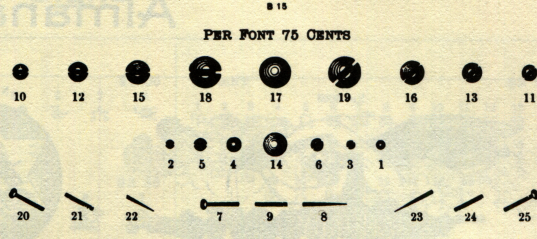

WEATHER INDICATORS

RECIPE MARKS

MALTESE CROSSES

Nos. 301 to 304, 15 cents per set of four each; No. 305, 5 cents; Nos. 306, 307, 316, 317, 10 cents each; Nos. 308, 309, 314, 315, 15 cents each; Nos. 310, 313, 20 cents each; Nos. 311, 312, 25 cents each.

PIN, NAIL AND SCREW HEADS

TWINKLERS

INK SPOTS

SLOCUM SEALS

Almanac Signs

84

Price per set of twelve, \$8.50; or 75 cts. each

Price per set of twelve, \$4.00; or 40 cts. each