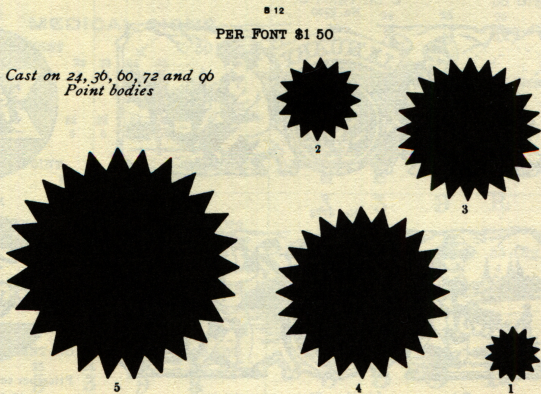

WEATHER INDICATORS

RECIPE MARKS

MALTESE CROSSES

Nos. 301 to 304, 15 cents per set of four each; No. 305, 5 cents; Nos. 306, 307, 316, 317, 10 cents each; Nos. 308, 309, 314, 315, 15 cents each; Nos. 310, 313, 20 cents each; Nos. 311, 312, 25 cents each.

PIN, NAIL AND SCREW HEADS

TWINKLERS

INK SPOTS

SLOCUM SEALS

Almanac Signs

84

Price per set of twelve, \$8.50; or 75 cts. each

Price per set of twelve, \$4.00; or 40 cts. each

Price per set of twelve, \$8.50; or 75 cts. each

Price per set of twelve, \$3.60; or 35 cts. each

Price per set of twelve, \$3.60; or 35 cts. each

36 Point Almanac Signs

Price, per set of twelve, \$2.50; or 25 cts. each