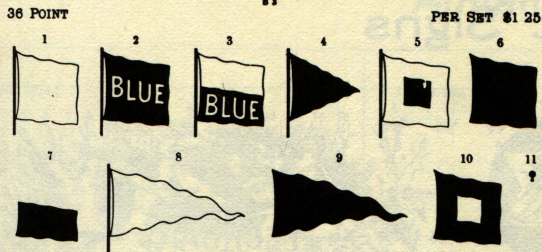

CHESSMEN, CHECKERS, AND CARD PIPS

CARD INDICATORS

24 POINT \$1 75

12 POINT \$1 00

CARD PIPS SERIES 1 32 POINT PER FONT OF 52 PIECES, \$5 00

11 POINT CHECKERS PER FONT, WITH RULES, \$2 00

UNITED STATES SIGNAL FLAGS

WEATHER INDICATORS

RECIPE MARKS

MALTESE CROSSES

Nos. 301 to 304, 15 cents per set of four each; No. 305, 5 cents; Nos. 306, 307, 316, 317, 10 cents each; Nos. 308, 309, 314, 315, 15 cents each; Nos. 310, 313, 20 cents each; Nos. 311, 312, 25 cents each.

PIN, NAIL AND SCREW HEADS

TWINKLERS

INK SPOTS

SLOCUM SEALS

Almanac Signs

84

Price per set of twelve, \$8.50; or 75 cts. each

Price per set of twelve, \$4.00; or 40 cts. each