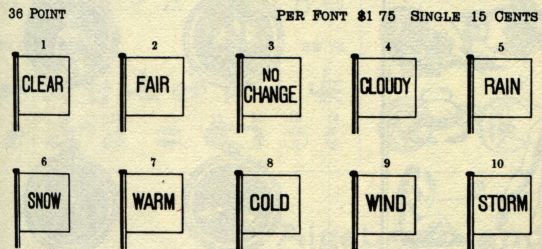

CHESSMEN, CHECKERS, AND CARD PIPS

CARD INDICATORS

24 POINT \$1 75

12 POINT \$1 00

CARD PIPS SERIES 1 32 POINT PER FONT OF 52 PIECES, \$5 00

11 POINT CHECKERS PER FONT, WITH RULES, \$2 00

UNITED STATES SIGNAL FLAGS

WEATHER INDICATORS

RECIPE MARKS

MALTESE CROSSES

Nos. 301 to 304, 15 cents per set of four each; No. 305, 5 cents; Nos. 306, 307, 316, 317, 10 cents each; Nos. 308, 309, 314, 315, 15 cents each; Nos. 310, 313, 20 cents each; Nos. 311, 312, 25 cents each.

PIN, NAIL AND SCREW HEADS

TWINKLERS

INK SPOTS

SLOCUM SEALS

Almanac Signs

84

Price per set of twelve, \$8.50; or 75 cts. each

Price per set of twelve, \$4.00; or 40 cts. each