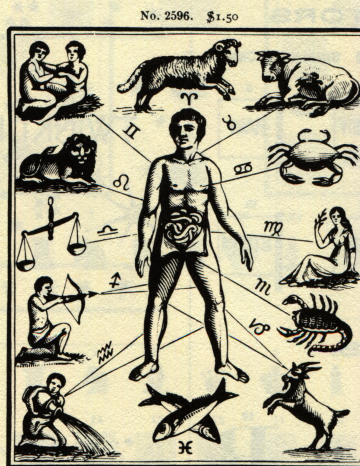

WEATHER INDICATORS

RECIPE MARKS

MALTESE CROSSES

Nos. 301 to 304, 15 cents per set of four each; No. 305, 5 cents; Nos. 306, 307, 316, 317, 10 cents each; Nos. 308, 309, 314, 315, 15 cents each; Nos. 310, 313, 20 cents each; Nos. 311, 312, 25 cents each.

PIN, NAIL AND SCREW HEADS

TWINKLERS

INK SPOTS

SLOCUM SEALS

Almanac Signs

84

Price per set of twelve, \$8.50; or 75 cts. each

Price per set of twelve, \$4.00; or 40 cts. each

Price per set of twelve, \$8.50; or 75 cts. each

Price per set of twelve, \$3.60; or 35 cts. each

Price per set of twelve, \$3.60; or 35 cts. each

36 Point Almanac Signs

Price, per set of twelve, \$2.50; or 25 cts. each