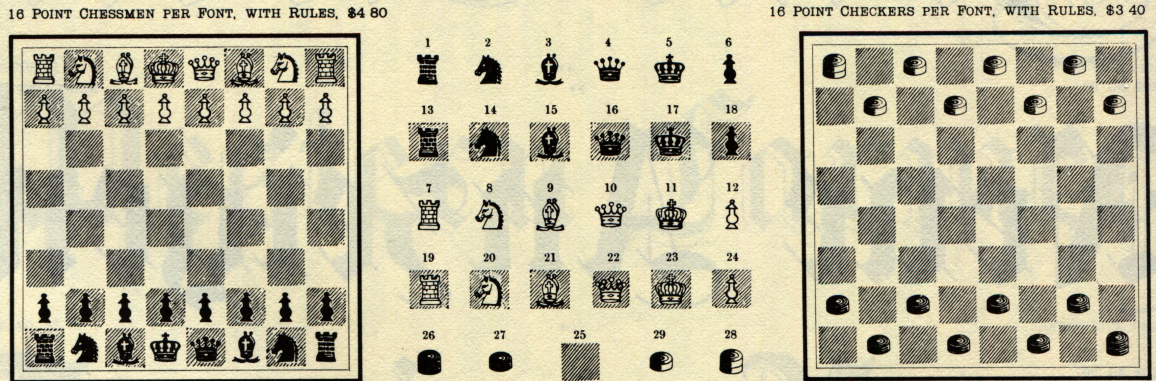

CHESSMEN, CHECKERS, AND CARD PIPS

CARD INDICATORS

24 POINT \$1 75

12 POINT \$1 00

CARD PIPS SERIES 1 32 POINT PER FONT OF 52 PIECES, \$5 00

11 POINT CHECKERS PER FONT, WITH RULES, \$2 00

UNITED STATES SIGNAL FLAGS

WEATHER INDICATORS

RECIPE MARKS

MALTESE CROSSES

Nos. 301 to 304, 15 cents per set of four each; No. 305, 5 cents; Nos. 306, 307, 316, 317, 10 cents each; Nos. 308, 309, 314, 315, 15 cents each; Nos. 310, 313, 20 cents each; Nos. 311, 312, 25 cents each.