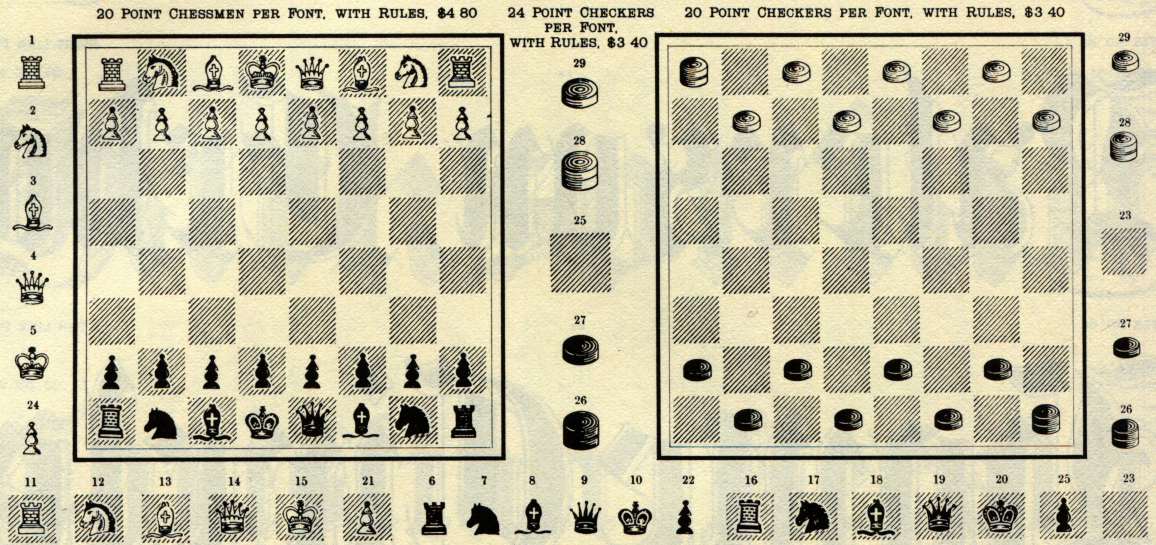

CHESSMEN, CHECKERS, AND CARD PIPS

CARD INDICATORS

24 POINT \$1 75

12 POINT \$1 00

CARD PIPS SERIES 1 32 POINT PER FONT OF 52 PIECES, \$5 00

11 POINT CHECKERS PER FONT, WITH RULES, \$2 00

UNITED STATES SIGNAL FLAGS

WEATHER INDICATORS

RECIPE MARKS

MALTESE CROSSES

Nos. 301 to 304, 15 cents per set of four each; No. 305, 5 cents; Nos. 306, 307, 316, 317, 10 cents each; Nos. 308, 309, 314, 315, 15 cents each; Nos. 310, 313, 20 cents each; Nos. 311, 312, 25 cents each.

PIN, NAIL AND SCREW HEADS

TWINKLERS

INK SPOTS

SLOCUM SEALS

Almanac Signs

84

Price per set of twelve, \$8.50; or 75 cts. each

Price per set of twelve, \$4.00; or 40 cts. each