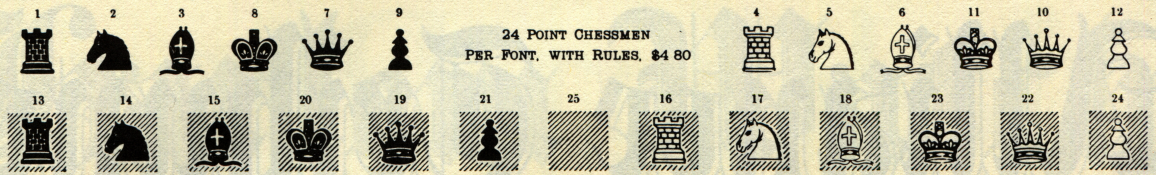

CHESSMEN, CHECKERS, AND CARD PIPS

CARD INDICATORS

24 POINT \$1 75

12 POINT \$1 00

CARD PIPS SERIES 1 32 POINT PER FONT OF 52 PIECES, \$5 00

11 POINT CHECKERS PER FONT, WITH RULES, \$2 00

UNITED STATES SIGNAL FLAGS

WEATHER INDICATORS

RECIPE MARKS

MALTESE CROSSES

Nos. 301 to 304, 15 cents per set of four each; No. 305, 5 cents; Nos. 306, 307, 316, 317, 10 cents each; Nos. 308, 309, 314, 315, 15 cents each; Nos. 310, 313, 20 cents each; Nos. 311, 312, 25 cents each.

PIN, NAIL AND SCREW HEADS

TWINKLERS

INK SPOTS

SLOCUM SEALS

Almanac Signs

84

Price per set of twelve, \$8.50; or 75 cts. each

Price per set of twelve, \$4.00; or 40 cts. each