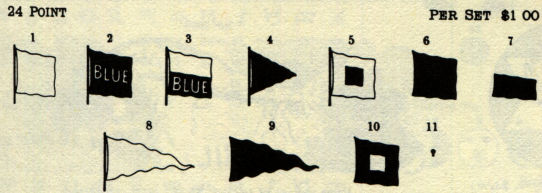

CHESSMEN, CHECKERS, AND CARD PIPS

CARD INDICATORS

24 POINT \$1 75

12 POINT \$1 00

CARD PIPS SERIES 1 32 POINT PER FONT OF 52 PIECES, \$5 00

11 POINT CHECKERS PER FONT, WITH RULES, \$2 00

UNITED STATES SIGNAL FLAGS

WEATHER INDICATORS

RECIPE MARKS

MALTESE CROSSES

Nos. 301 to 304, 15 cents per set of four each; No. 305, 5 cents; Nos. 306, 307, 316, 317, 10 cents each; Nos. 308, 309, 314, 315, 15 cents each; Nos. 310, 313, 20 cents each; Nos. 311, 312, 25 cents each.

PIN, NAIL AND SCREW HEADS

TWINKLERS

INK SPOTS

SLOCUM SEALS

Almanac Signs

84

Price per set of twelve, \$8.50; or 75 cts. each

Price per set of twelve, \$4.00; or 40 cts. each