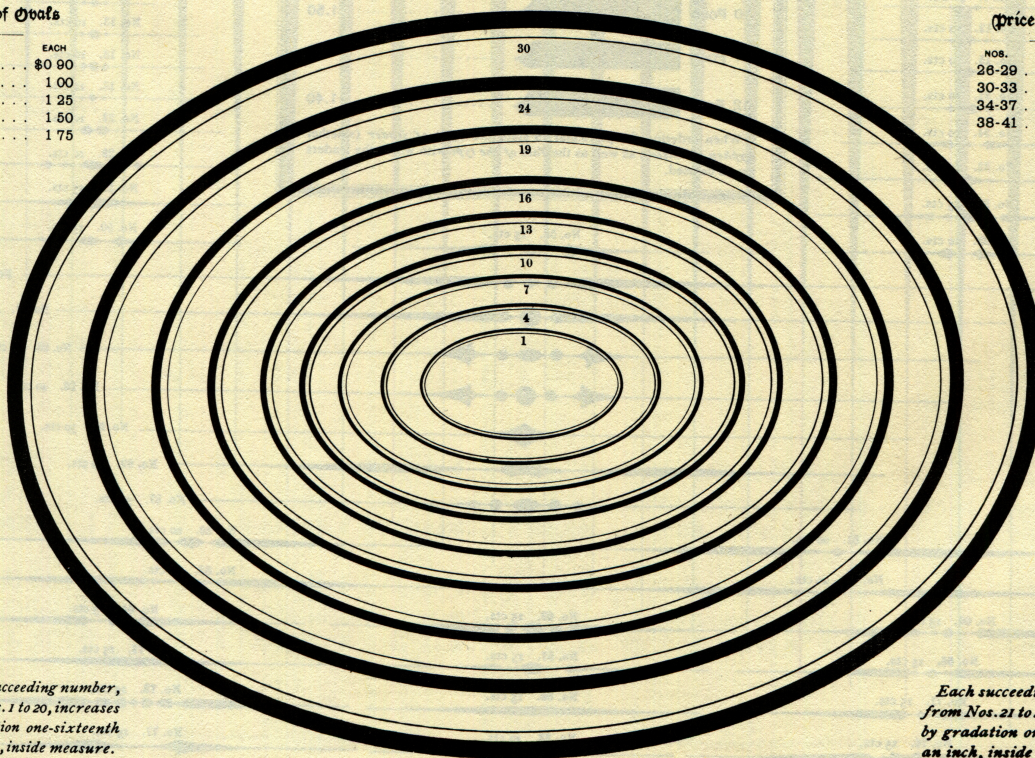

# BRASS CIRCLES AND OVALS

Made of Single, Double, Parallel, Dotted, or Waved Rule  
Larger sizes furnished to order

## Price of Circles

NOS.	EACH
27-30 . . . . .	\$1 75
31-34 . . . . .	2 00
35-38 . . . . .	2 50
39-42 . . . . .	3 00

Each succeeding number, from Nos. 20 to 42, increases by gradation one-eighth of an inch, inside measure.

## Price of Ovals

NOS.	EACH
1-6 . . . . .	\$0 90
7-12 . . . . .	1 00
13-17 . . . . .	1 25
18-21 . . . . .	1 50
22-25 . . . . .	1 75

Each succeeding number, from Nos. 1 to 20, increases by gradation one-sixteenth of an inch, inside measure.

## Price of Ovals

NOS.	EACH
26-29 . . . . .	\$2 00
30-33 . . . . .	2 25
34-37 . . . . .	2 75
38-41 . . . . .	3 25

Each succeeding number, from Nos. 21 to 42, increases by gradation one-eighth of an inch, inside measure.