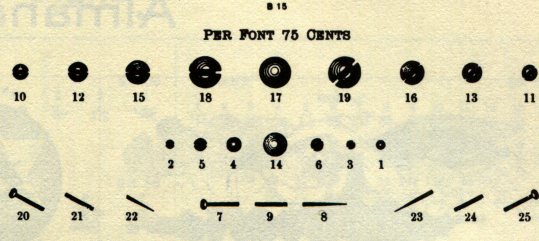

**UNITED STATES SIGNAL FLAGS**

**WEATHER INDICATORS**

**RECIPE MARKS**

**MALTESE CROSSES**

Nos. 301 to 304, 15 cents per set of four each; No. 305, 5 cents; Nos. 306, 307, 316, 317, 10 cents each; Nos. 308, 309, 314, 315, 15 cents each; Nos. 310, 313, 20 cents each; Nos. 311, 312, 25 cents each.

**PIN, NAIL AND SCREW HEADS**

**TWINKLERS**

**INK SPOTS**

**SLOCUM SEALS**