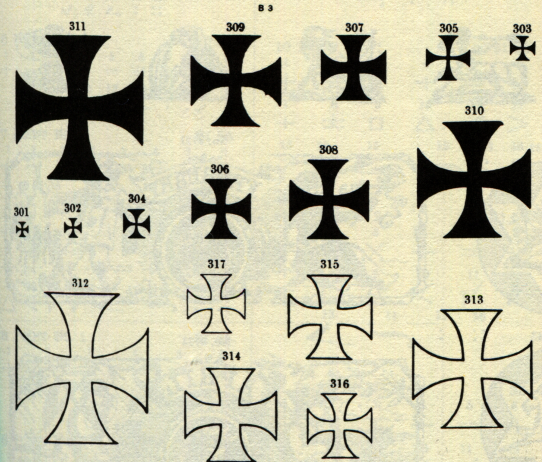

**UNITED STATES SIGNAL FLAGS**

**WEATHER INDICATORS**

**RECIPE MARKS**

**MALTESE CROSSES**

Nos. 301 to 304, 15 cents per set of four each; No. 305, 5 cents; Nos. 306, 307, 316, 317, 10 cents each; Nos. 308, 309, 314, 315, 15 cents each; Nos. 310, 313, 20 cents each; Nos. 311, 312, 25 cents each.

**PIN, NAIL AND SCREW HEADS**

**TWINKLERS**

**INK SPOTS**

**SLOCUM SEALS**