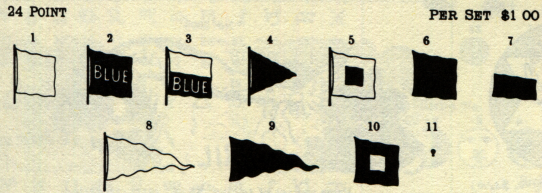

**UNITED STATES SIGNAL FLAGS**

**WEATHER INDICATORS**

**RECIPE MARKS**

**MALTESE CROSSES**

Nos. 301 to 304, 15 cents per set of four each; No. 305, 5 cents; Nos. 306, 307, 316, 317, 10 cents each; Nos. 308, 309, 314, 315, 15 cents each; Nos. 310, 313, 20 cents each; Nos. 311, 312, 25 cents each.

**PIN, NAIL AND SCREW HEADS**

**TWINKLERS**

**INK SPOTS**

**SLOCUM SEALS**