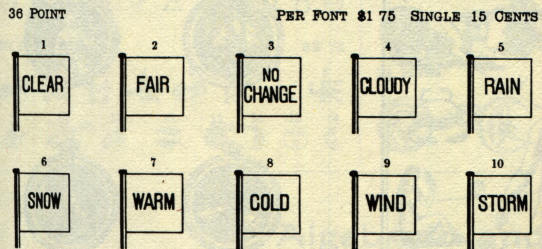

**UNITED STATES SIGNAL FLAGS**

**WEATHER INDICATORS**

**RECIPE MARKS**

**MALTESE CROSSES**

Nos. 301 to 304, 15 cents per set of four each; No. 305, 5 cents; Nos. 306, 307, 316, 317, 10 cents each; Nos. 308, 309, 314, 315, 15 cents each; Nos. 310, 313, 20 cents each; Nos. 311, 312, 25 cents each.

**PIN, NAIL AND SCREW HEADS**

**TWINKLERS**

**INK SPOTS**

**SLOCUM SEALS**