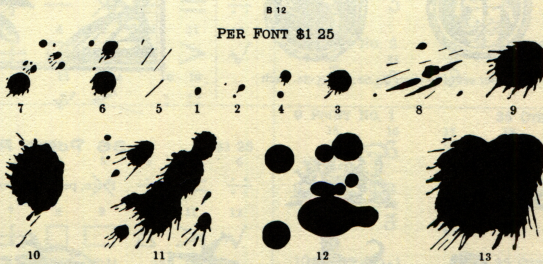

**UNITED STATES SIGNAL FLAGS**

**WEATHER INDICATORS**

**RECIPE MARKS**

**MALTESE CROSSES**

Nos. 301 to 304, 15 cents per set of four each; No. 305, 5 cents; Nos. 306, 307, 316, 317, 10 cents each; Nos. 308, 309, 314, 315, 15 cents each; Nos. 310, 313, 20 cents each; Nos. 311, 312, 25 cents each.

**PIN, NAIL AND SCREW HEADS**

**TWINKLERS**

**INK SPOTS**

**SLOCUM SEALS**