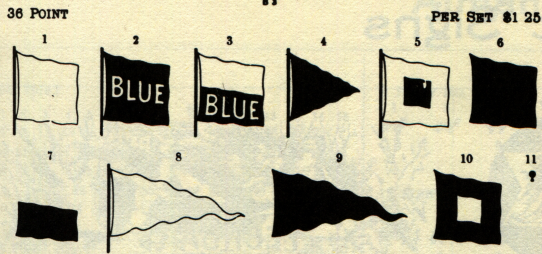

**UNITED STATES SIGNAL FLAGS**

**WEATHER INDICATORS**

**RECIPE MARKS**

**MALTESE CROSSES**

Nos. 301 to 304, 15 cents per set of four each; No. 305, 5 cents; Nos. 306, 307, 316, 317, 10 cents each; Nos. 308, 309, 314, 315, 15 cents each; Nos. 310, 313, 20 cents each; Nos. 311, 312, 25 cents each.

**PIN, NAIL AND SCREW HEADS**

**TWINKLERS**

**INK SPOTS**

**SLOCUM SEALS**