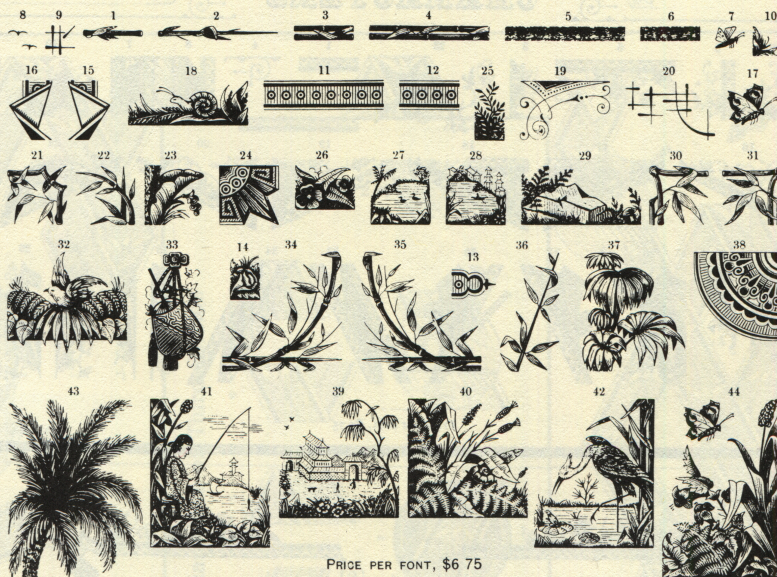

Combination Border Series 90

PATENTED

ORIGINATED BY MACKELLAR, SMITHS & JORDAN FOUNDRY, PHILADELPHIA

Programme

Overture *May Belle*
 Recitation *The City of Culture*
 Violin Solo *Patience*
 Magic Lantern Display *Paris*

INTERMISSION

Overture *Fra Diavolo*
 Reading *Looking Backward*
 Boston Quartet *Snowflakes*
 Recitation *M. Charbonnier*

CHARACTERS

PRICE PER FONT, \$6 75