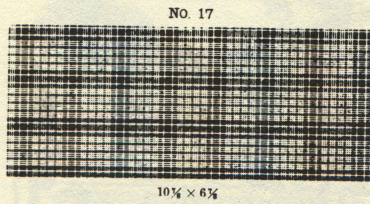

# Patterns of Tint Grounds

MANUFACTURED BY MACKELLAR, SMITHS & JORDAN FOUNDRY, PHILADELPHIA

The figures under each pattern show in inches the largest plate furnished. Tints of any size within the limits specified will be made to order.

PRICE PER SQUARE INCH, BLOCKED, 12 1/2 CTS.