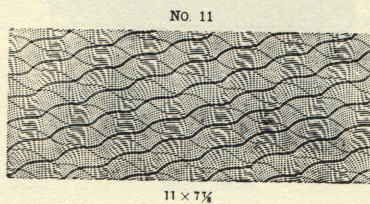

# Patterns of Tint Grounds

MANUFACTURED BY MACKELLAR, SMITHS & JORDAN FOUNDRY, PHILADELPHIA

The figures under each pattern show in inches the largest plate furnished. Tints of any size within the limits specified will be made to order.

PRICE PER SQUARE INCH, BLOCKED, 12 1/2 CTS.