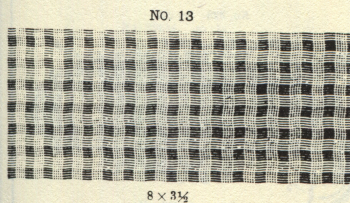

# Patterns of Tint Grounds

MANUFACTURED BY MACKELLAR, SMITHS & JORDAN FOUNDRY, PHILADELPHIA

The figures under each pattern show in inches the largest plate furnished. Tints of any size within the limits specified will be made to order.

PRICE PER SQUARE INCH, BLOCKED, 12 1/2 CTS.