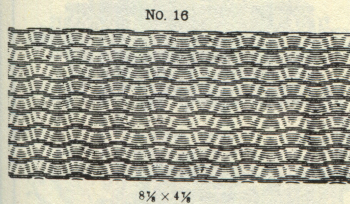

# Patterns of Tint Grounds

MANUFACTURED BY MACKELLAR, SMITHS & JORDAN FOUNDRY, PHILADELPHIA

The figures under each pattern show in inches the largest plate furnished. Tints of any size within the limits specified will be made to order.

PRICE PER SQUARE INCH, BLOCKED, 12 1/2 CTS.