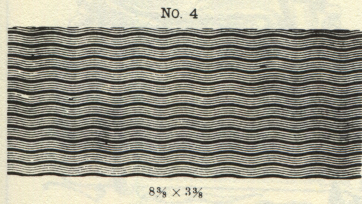

# Patterns of Tint Grounds

MANUFACTURED BY MACKELLAR, SMITHS & JORDAN FOUNDRY, PHILADELPHIA

The figures under each pattern show in inches the largest plate furnished. Tints of any size within the limits specified will be made to order.

PRICE PER SQUARE INCH, BLOCKED, 12 1/2 CTS.