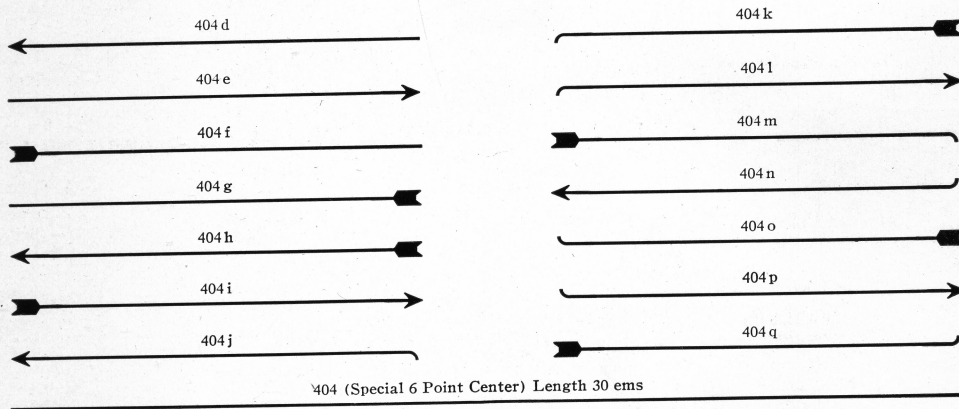

Arrow Matrix Slides

In addition to the Arrows in matrix form shown on preceding page, we have made two styles in matrix slide form as shown on this page: Arrows 404 and 407, to be used in connection with Rule Matrix Slides 404 and 407. The arrow slides are made in two parts, one carrying the arrow-head, the other carrying the feather. The arrows point to left and right. Slides are made which cast both right and left curves on the shaft end of both the head and feather sections. With a set of these slides there is no limit to the designs which can be worked out.

These slides are made in three different lengths, 13, 26½, and 30 ems. When used in connection with the corresponding 30-em rule matrix slide (404 or 407) the lines can be carried to any desired length.

6 Point Matrix Slides