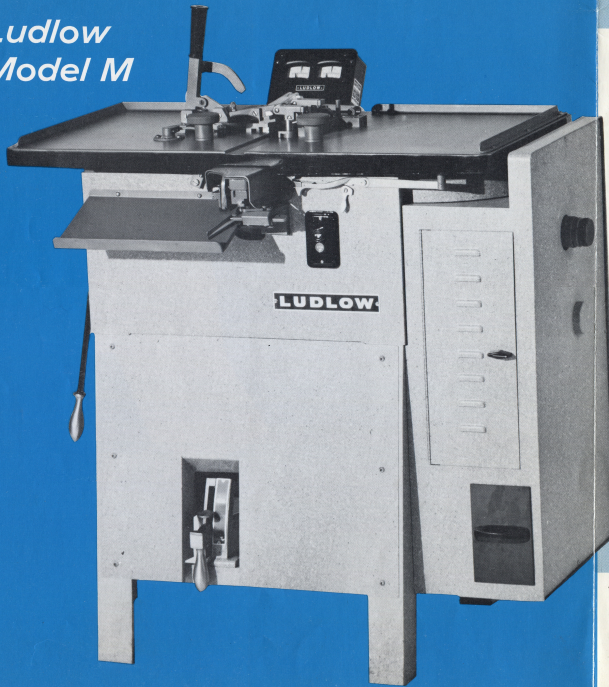

A New Step Forward...

The
**LUDLOW
MODEL M**

New from Ludlow...

improvements that give today's printers a new standard
of quality hand-set slug-cast composition

Ludlow Model M

Increased pressure and thermostatically controlled heat in the Ludlow Model M mouthpiece and throat results in a more solid, perfectly formed slug...helps insure proper filling of narrow strokes, serifs and fine line rules. The mouthpiece vents are precision-milled to a new and closer tolerance within one-thousandth of an inch for maximum air escape during casting.