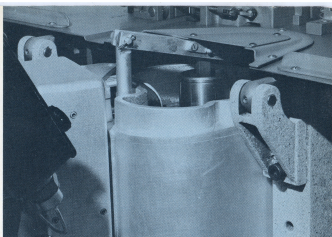

Higher metal level in the crucible of the Ludlow Model M shortens the distance the metal has to travel before reaching the matrix. The skirt of the mouthpiece is immersed in molten metal to insure more uniform heat transfer to the mouthpiece... resulting in a more solid slug as well as a sharper, cleaner printing surface of improved quality.