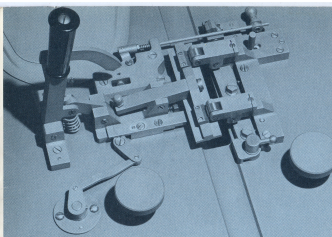

Higher metal level in the crucible of the Ludlow Model M shortens the distance the metal has to travel before reaching the matrix. The skirt of the mouthpiece is immersed in molten metal to insure more uniform heat transfer to the mouthpiece... resulting in a more solid slug as well as a sharper, cleaner printing surface of improved quality.

Now... a m Ludlow slug w improved pri

New electric system with transparent safety face guard across all connections... and new circuit breakers... assures even greater trouble-free operation from the new Ludlow Model M. **33 1/3% Faster Casting:** the Model M speeds up repeat casting to 9 casts per minute, increasing production during peak periods... especially when more than one man is working on the Model M.